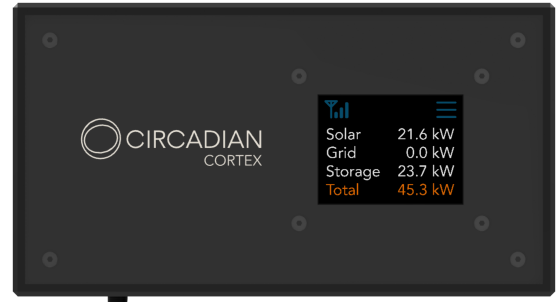

Decentralized Energy Intelligence

Our proprietary Linux-based edge computer captures data directly from up your power plant's equipment (PV Inverters, ESS, Genset Controllers, Meters, etc.) at 1s resolution, databases locally and then pushes to Circadian cloud every minute (configurable) over its integrated 2G/3G/4G modem and roaming SIM.

How it works

Technical specifications

CHIPSET	588MHz MIPS Processor with 16GB eMMC Storage
OPERATING SYSTEM	Linux LEDE (Linux Embedded Development Environment) SQL Database Over the Air (OTA) Software Updates
CONNECTIVITY	Integrated Quad-band GPRS/3G/LTE Modem with SIM card and roaming MQTT data in 190 countries and across 600 carriers 802.11 b/g/n Wi-Fi with AP Mode Support 10/100/1000 Mbps Ethernet LAN
ANTENNAS	Internal: Dual GSM Antennas, WiFi Antenna (Optional External)
DATA CAPTURE	Polls information from 1s to 60s resolution (configurable) with GSM upload frequency defaulted at 5 min. Real-time fault and alert notifications.
I/O	7 Ports for Equipment and Sensors: 1 x Gb LAN with LED Indicators 1 x DB-9 RS-232 Serial Port 1 x RJ45 RS-485 Serial Port 2 x 4-Pin RS-48 Serial Port (Tx, Rx, Gnd, Pwr) 2 x USB 2.0
HMI	2.8" LED-backlight 64K Colour TFT resistive Touch Screen (320 x 240)
INPUT VOLTAGE	10-60V DC Input, 12V 2A AC Adapter Included, Typically 2.5W
STORAGE	2GB eMMC
RECORDING LENGTH	1 Minute Values > 1 Month, Hourly Values > 3 years
BATTERY BACK-UP	Internal Lithium Iron Phosphate Battery with 4.5Wh. 2 hours backup
AMBIENT TEMP	0°C to +70°C (without condensation)
DIMENSIONS(w x h x d)	218 x 118 x 41 mm
WEIGHT	273g
ENCLOSURE	PMMA Polymethylmethacrylate
MOUNTING	Top hat rails for DIN Mounting (TH 35 / 7.5) and Magnets for Temporary Installs
PROTECTION LEVEL	IP20
WARRANTY	3 Years