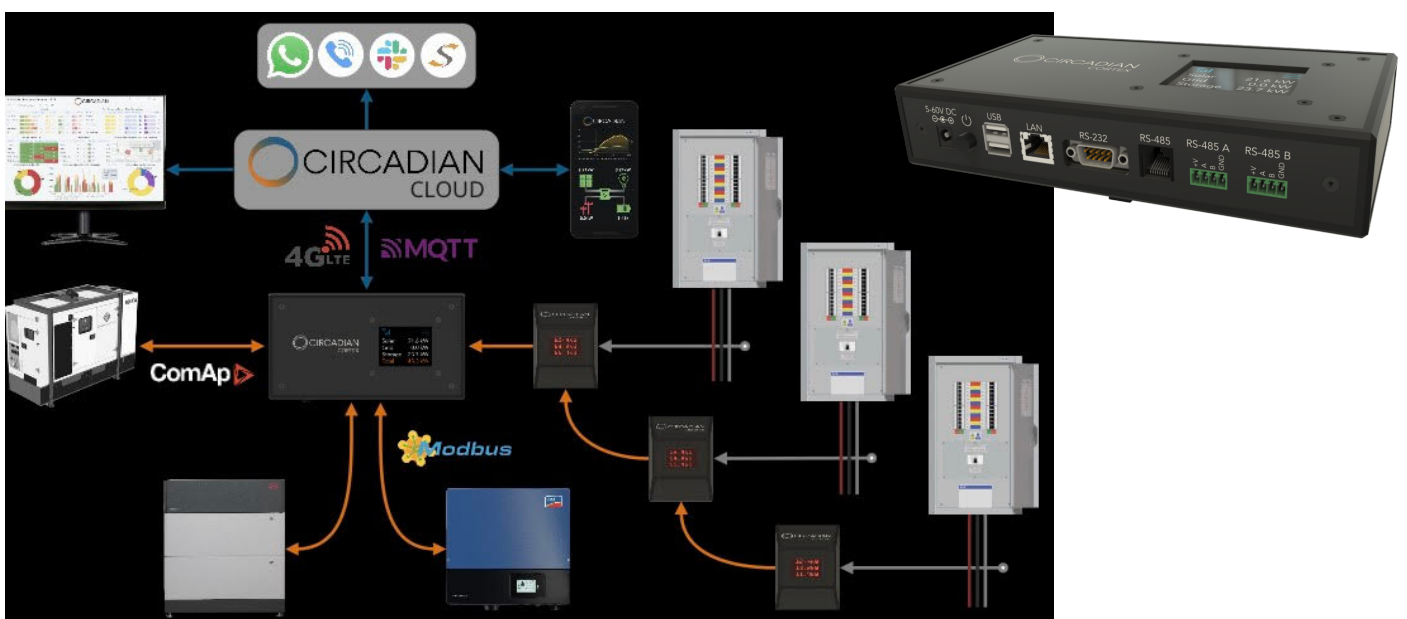

Decentralized Energy Intelligence

Our proprietary Linux-based edge computer captures data directly from up your power plant's equipment (PV Inverters, ESS, Genset Controllers, Meters, etc.) at 1s resolution, databases locally and then pushes to Circadian cloud every minute (configurable) over its integrated 2G/3G/4G modem and roaming SIM.

How it works

Technical specifications

CHIPSET	588MHz MIPS Processor with 16GB eMMC Storage
OPERATING SYSTEM	Linux LEDE (Linux Embedded Development Environment) SQL Database Over the Air (OTA) Software Updates
CONNECTIVITY	Integrated Quad-band GPRS/3G/LTE Modem with SIM card and roaming MQTT data in 190 countries and across 600 carriers 802.11 b/g/n Wi-Fi with AP Mode Support 10/100/1000 Mbps Ethernet LAN
ANTENNAS	Internal: Dual GSM Antennas, WiFi Antenna (Optional External)
DATA CAPTURE	Polls information from 1s to 60s resolution (configurable) with GSM upload frequency defaulted at 5 min. Real-time fault and alert notifications.
I/O	7 Ports for Equipment and Sensors: 1 x Gb LAN with LED Indicators 1 x DB-9 RS-232 Serial Port 1 x RJ45 RS-485 Serial Port 2 x 4-Pin RS-48 Serial Port (Tx, Rx, Gnd, Pwr) 2 x USB 2.0
HMI	2.8" LED-backlight 64K Colour TFT resistive Touch Screen (320 x 240)
INPUT VOLTAGE	10-60V DC Input, 12V 2A AC Adapter Included, Typically 2.5W
STORAGE	2GB eMMC
RECORDING LENGTH	1 Minute Values > 1 Month, Hourly Values > 3 years
BATTERY BACK-UP	Internal Lithium Iron Phosphate Battery with 4.5Wh. 2 hours backup
AMBIENT TEMP	0°C to +70°C (without condensation)
DIMENSIONS(w x h x d)	218 x 118 x 41 mm
WEIGHT	273g
ENCLOSURE	PMMA Polymethylmethacrylate
MOUNTING	Top hat rails for DIN Mounting (TH 35 / 7.5) and Magnets for Temporary Installs
PROTECTION LEVEL	IP20
WARRANTY	3 Years